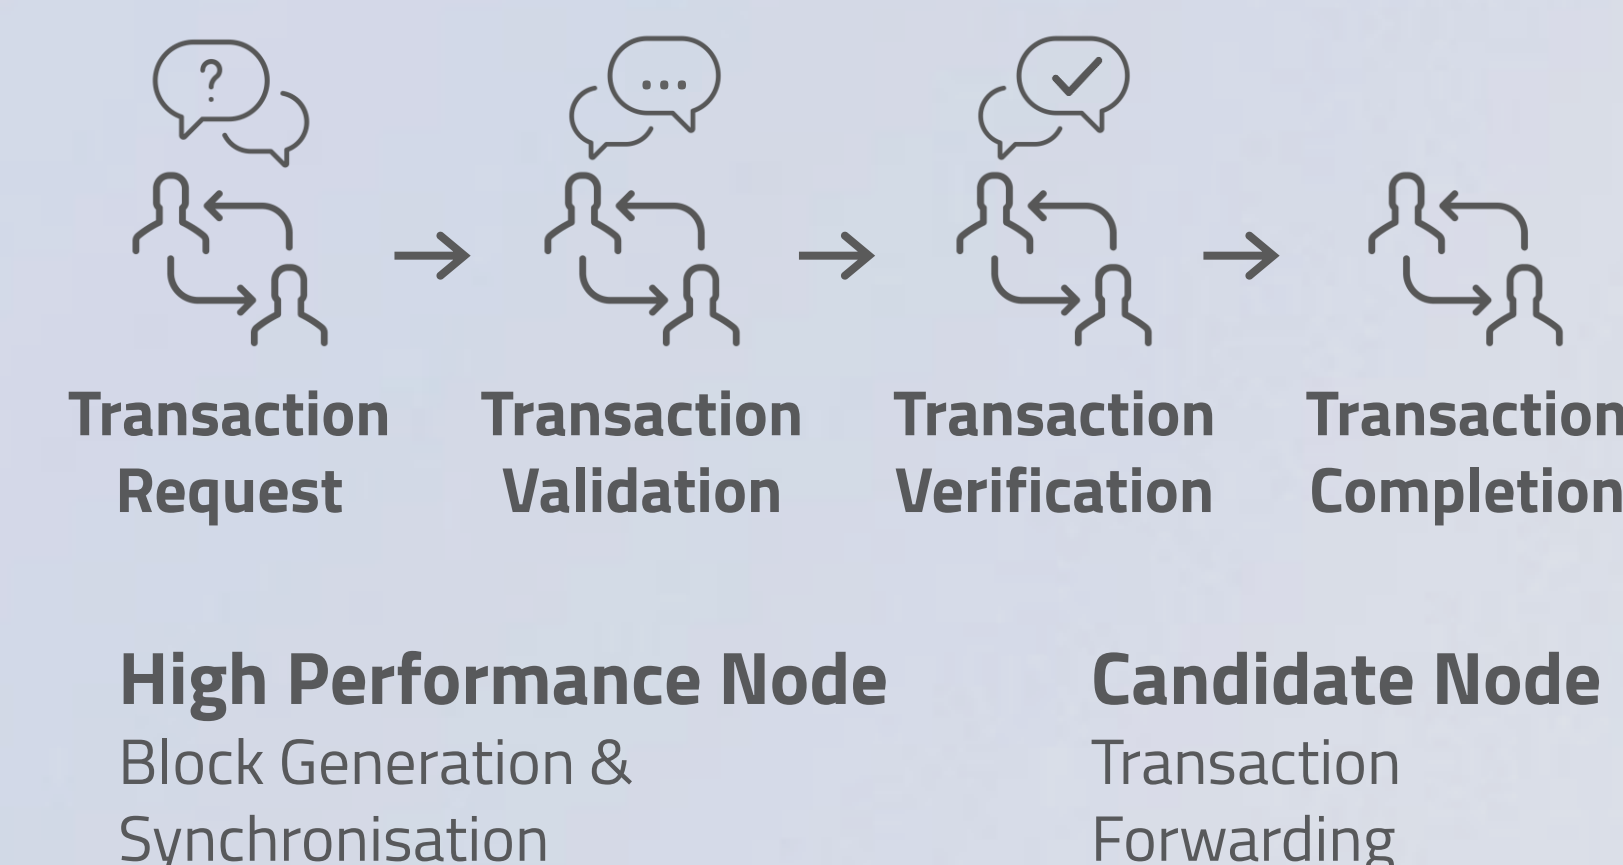

- **Hardware:** The Blockchain Offload Engine (BOE) is a dedicated chipset built for high transaction speeds, low latency, increased security and decentralization. The BOE can also be used in a DApp's processes, such as utilizing the hardware random number generator for item drop rates in games
- **Software:** High-performance architecture using the unique multivariable Proof of Performance consensus algorithm (PoP)

THE BLOCKCHAIN OFFLOAD ENGINE (BOE)

Revolutionary performance and high concurrent computing acceleration through:

- Streamlined processes by harmonization of hardware, firmware and software
- Combined serial capabilities of the CPU and the parallel processing capabilities of Field-Programmable Gate Arrays (FPGA)/ASIC chips

GOVERNANCE

- **Truly decentralized and stable** using a high number of globally distributed and constantly changing nodes, each utilizing the BOE
- **Highly effective** via the Proof of Performance consensus algorithm (PoP) which is based on the performance contribution of each node

SUPERIOR SECURITY

- **Blockchain native security** features
- **Enterprise level** digital signature verification and signature verification speed
- **Secure data transmission** using hardware random number generation encryption between nodes

BOE APPLICATION

Blockchain transactional workflow accelerated by HPB's unique solution